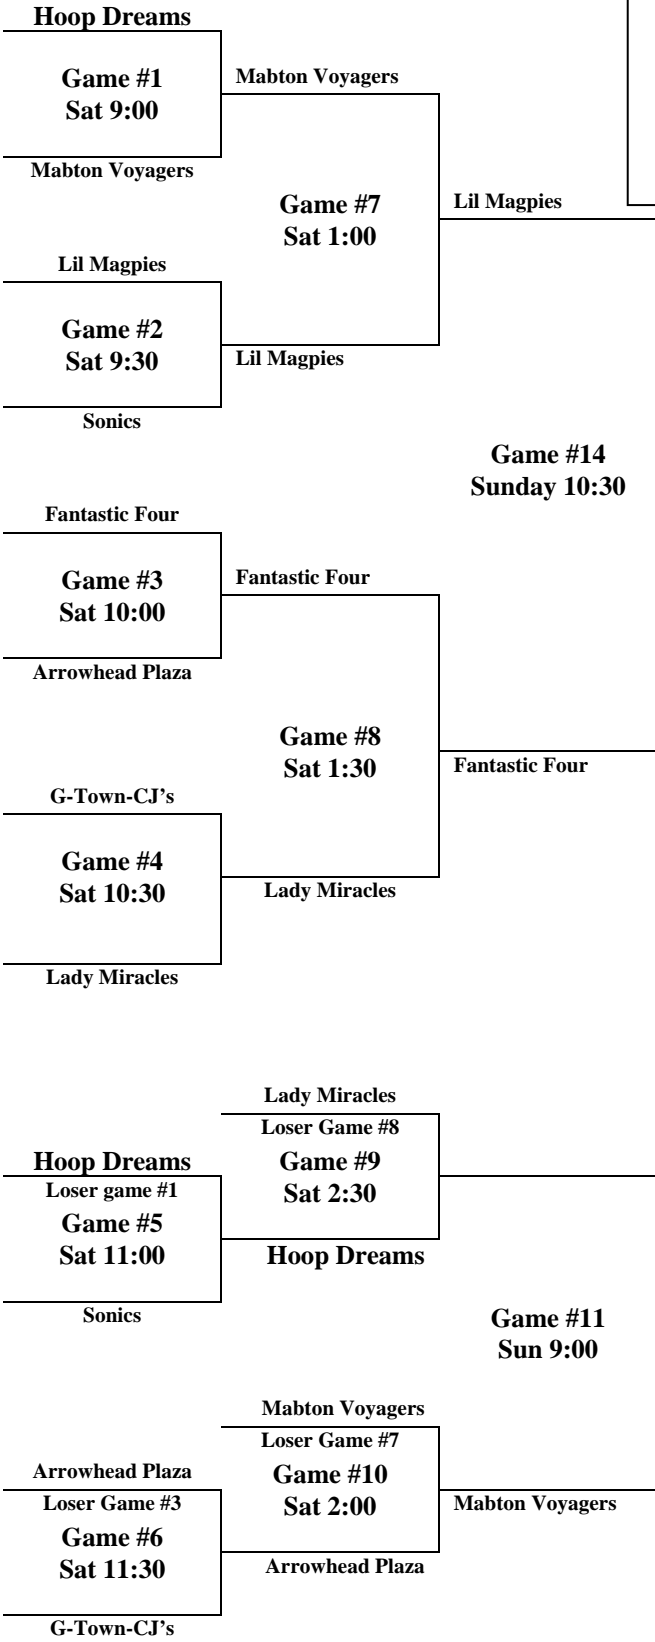

Takin' it to the Streets
Girls 3rd/4th Grade
Wheatland Insurance Court
@ Newport Park
(8 Teams – 1 bracket)

*Men's Recreation Consolation games played on this court at 1:30 and 2:30 Sunday.

Consolation Championship Sunday	
Game #12 - 9:30	Sonics vs Lady Miracles
Game #13 - 10:00	Loser #9 vs Arrowhead Plaza
Game #16 - 11:30	Winner #12 vs Winner #13
Game #17 - 12:00	Loser #12 vs Loser #13