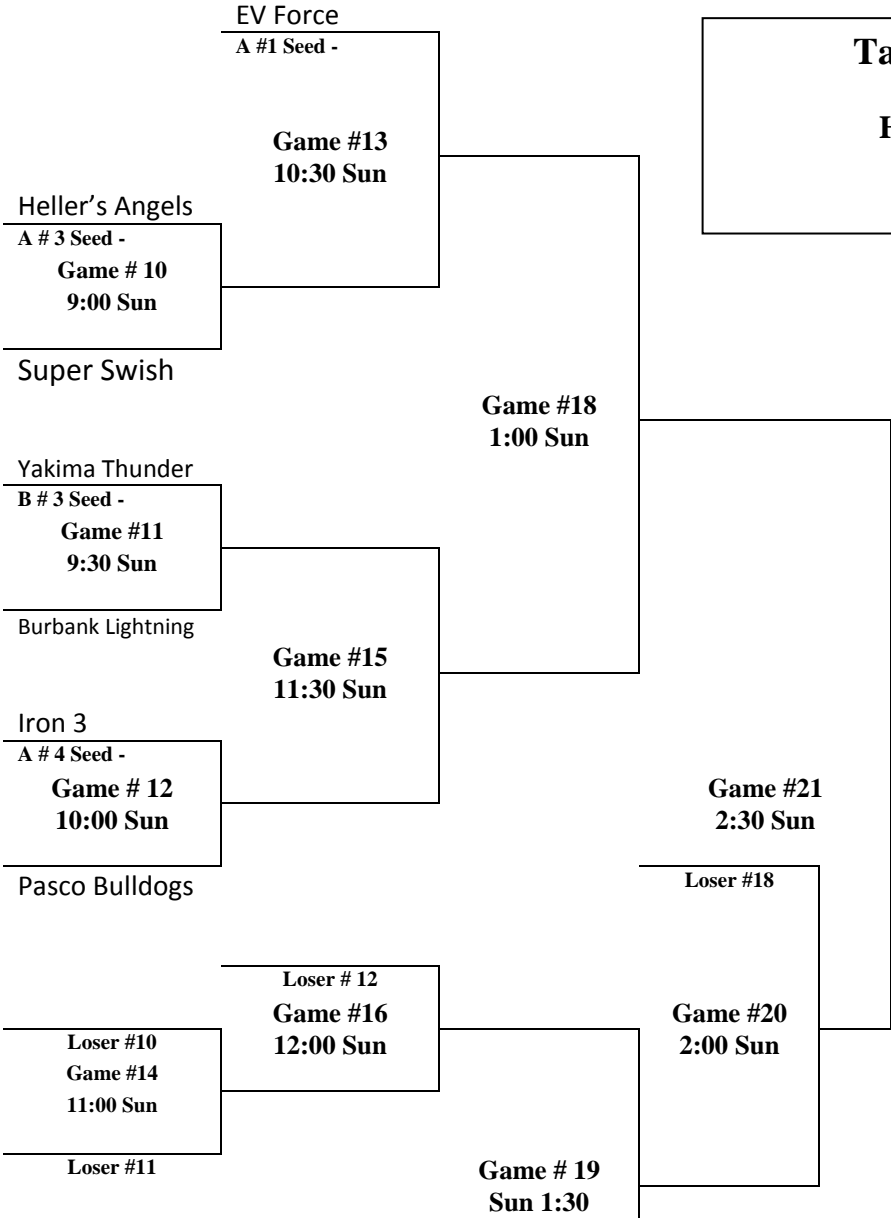

Pool "A"				
T #	Team Name	Wins	Losses	Tie Break Points
1	EV Force	111		1
2	Heller's Angels	1	11	3
3	Burbank Lightning	11	1	2
4	Iron 3		111	4

**Takin' it to the Streets**  
*Girls 5<sup>th</sup> Grade*  
**Heller and Sons Court**  
**@ Newport Park**  
**(7 Teams – 2 Pools)**

**Saturday Pool Play Schedule**

Game #	Start time	Teams
1	9:00 AM	B - 1 vs 2
2	9:30 AM	A - 1 vs 2
3	10:00 AM	A - 3 vs 4
4	10:30 AM	B - 2 vs 3
5	11:00 AM	A - 2 vs 3
6	11:30 PM	A - 1 vs 4
7	1:00 PM	B - 3 vs 1
8	1:30 PM	A - 1 vs 3
9	2:00 PM	A - 2 vs 4

Pool "B"				
T #	Team Name	Wins	Losses	Tie Break
1	Pasco Bulldogs	11		1
2	Super Swish	1	1	2
3	Yakima Thunder		11	3