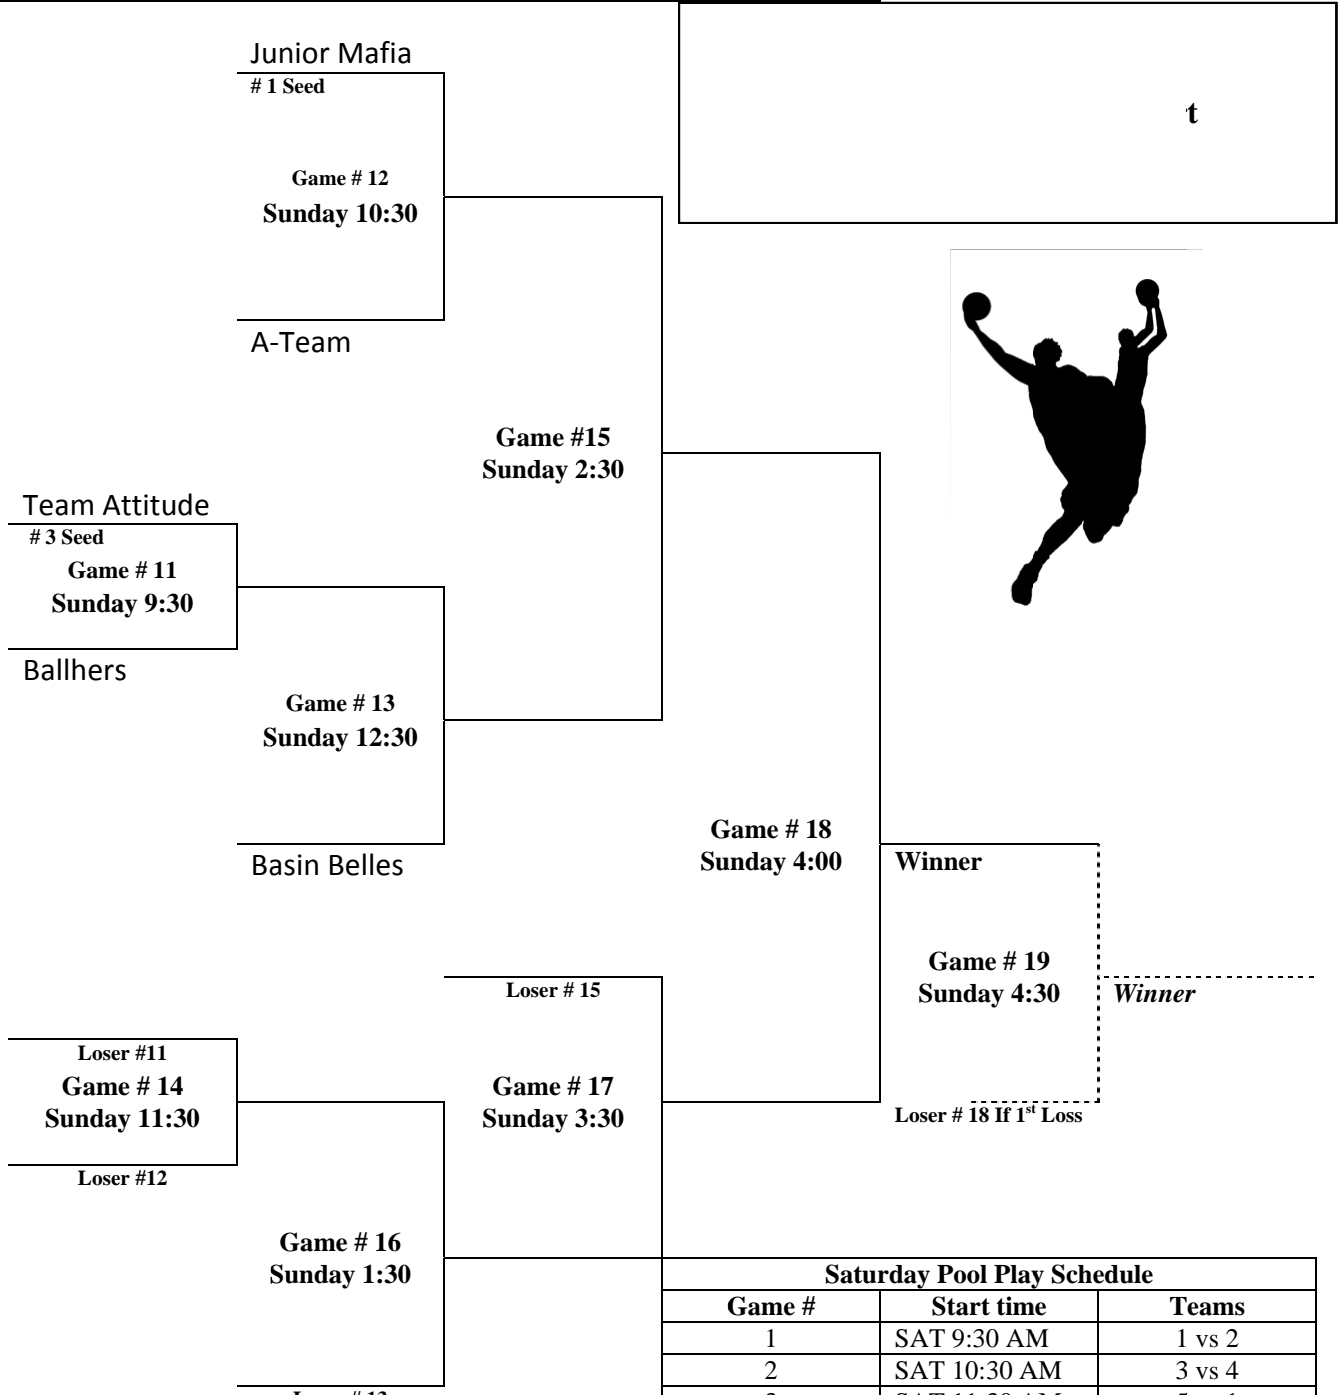

Pool Play				
T #	Team	Wins	Losses	Tie Break Points
1	A-Team	1	111	4
2	Junior Mafia	1111		1
3	Ballhers		1111	5
4	Basin Belles	111	1	2
5	Team Attitude	11	11	3

Saturday Pool Play Schedule		
Game #	Start time	Teams
1	SAT 9:30 AM	1 vs 2
2	SAT 10:30 AM	3 vs 4
3	SAT 11:30 AM	5 vs 1
4	SAT 1:30 PM	2 vs 3
5	SAT 2:30 PM	4 vs 5
6	SAT 3:30 PM	1 vs 3
7	SAT 4:00 PM	2 vs 5
8	SAT 4:30 PM	4 vs 1
9	SAT 5:00 PM	5 vs 3
10	SAT 5:30 PM	2 vs 4