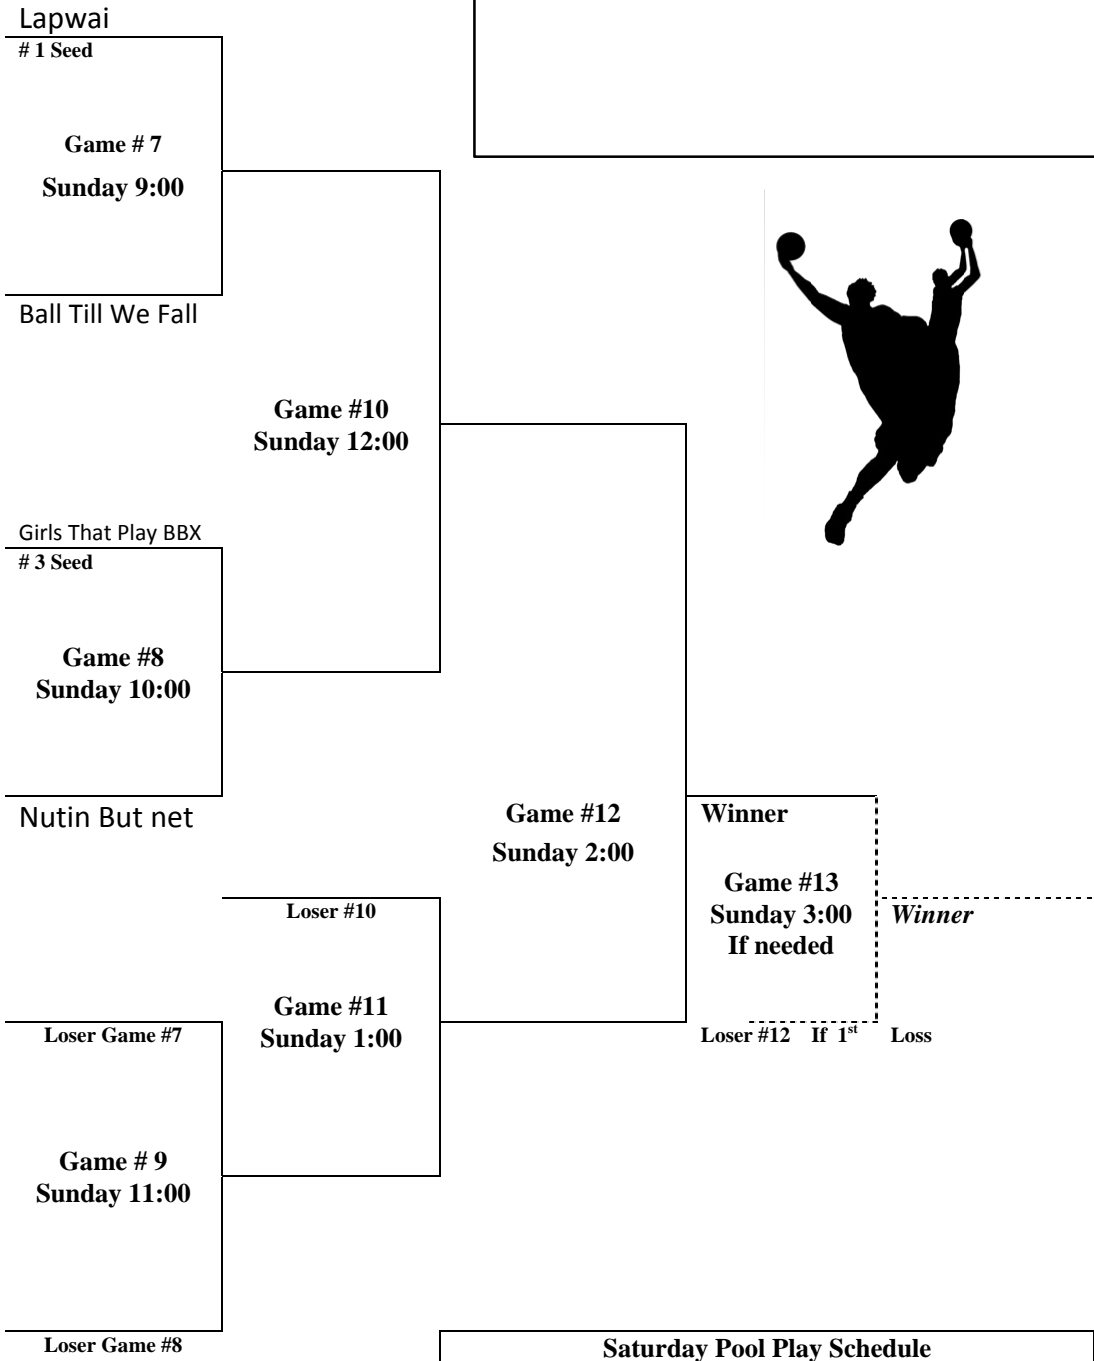

Pool Play				
T #	Team	Wins	Losses	Tie Break Points
1	Nutin But net	11	1	2
2	Ball Till We Fall		111	4
3	Lapwai	111		1
4	Girls That Play BBX	1	11	3

Saturday Pool Play Schedule		
Game #	Start time	Teams
1	9:00 AM	1 vs 2
2	10:00 AM	3 vs 4
3	11:00 AM	1 vs 3
4	1:00 PM	2 vs 4
5	2:00 PM	1 vs 4
6	3:00 PM	2 vs 3