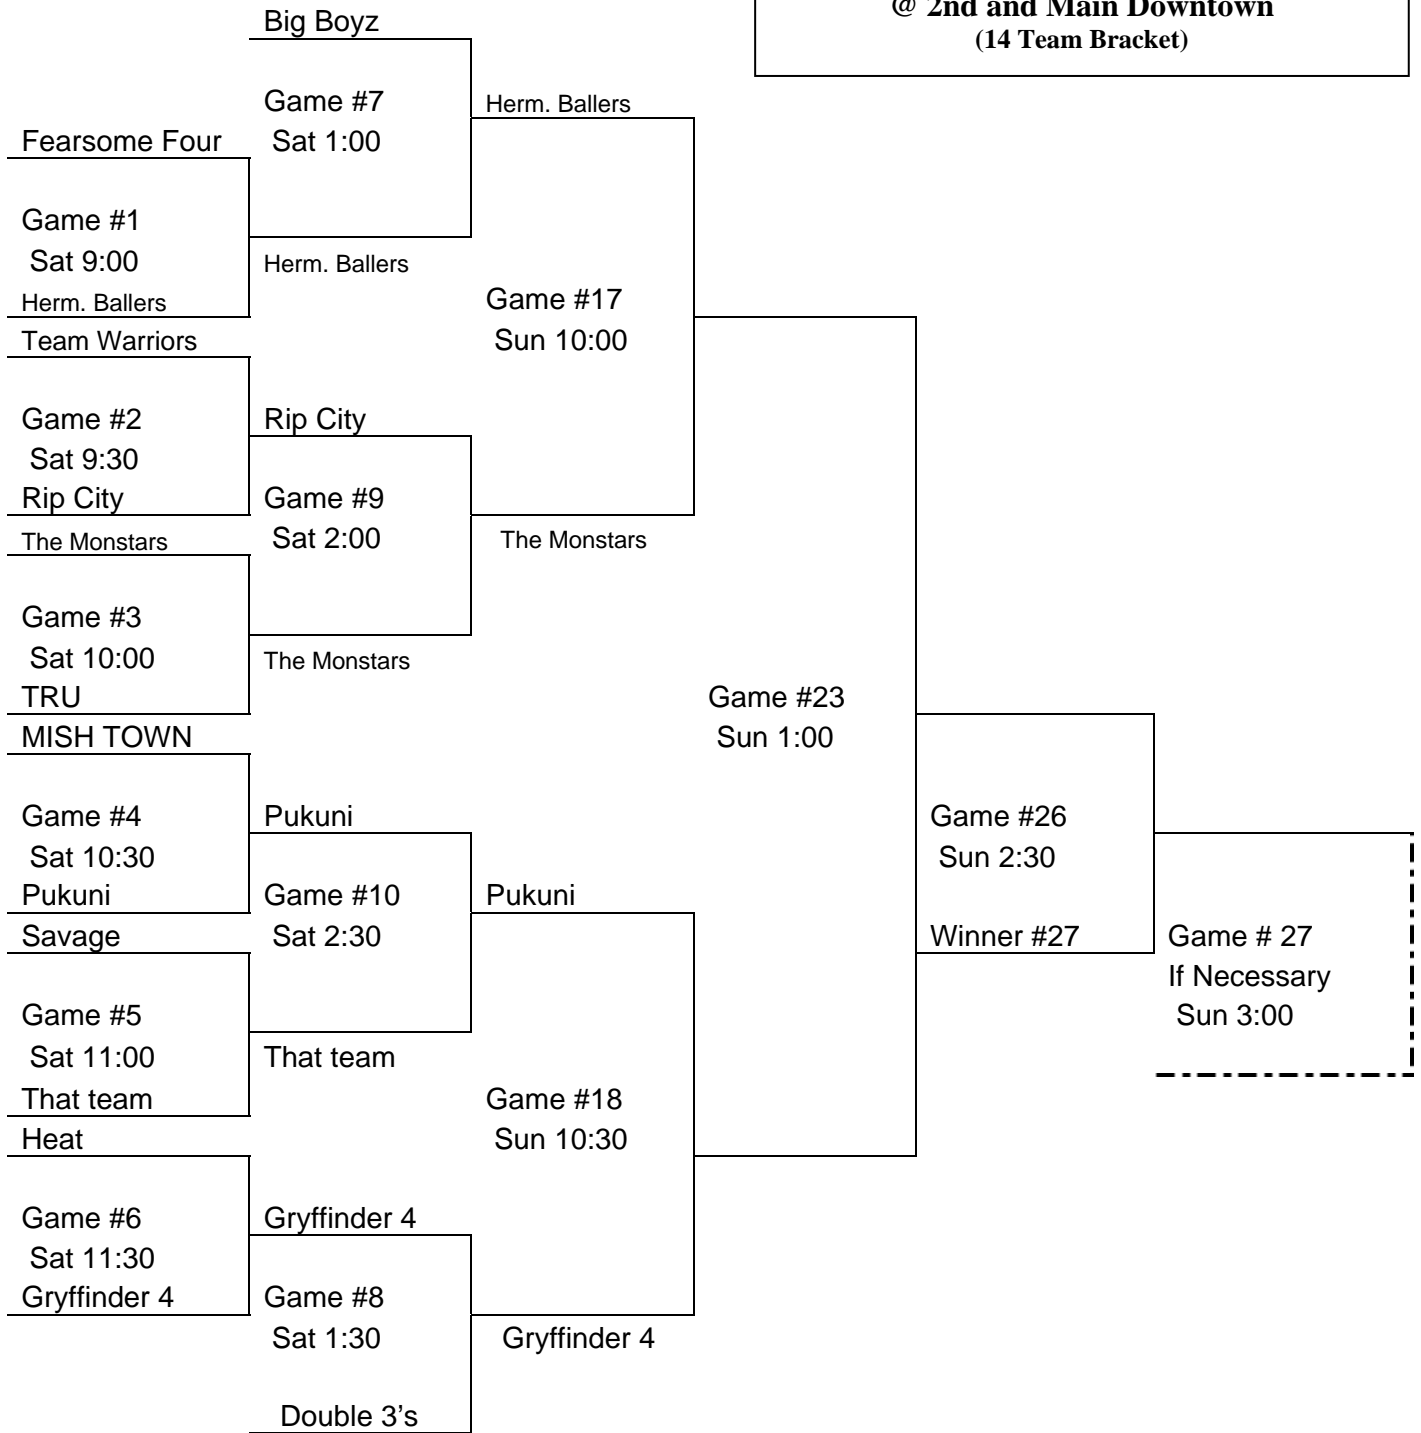

Updated Takin' it to the Streets

Men's Rec. #1

Swire Coca-Cola Court

@ 2nd and Main Downtown

(14 Team Bracket)

Consolation Games		Court Assignment
Game #1 – Sun 9:30	MISH TOWN vs Team Warriors	O-So-Kleen (Newport Park)
Game #2 – Sun 10:30	Heat vs Fearsome Four	O-So-Kleen (Newport Park)
Game #3 – Sun 11:30	Loser #15 vs loser #16	O-So-Kleen (Newport Park)
Game #4 – Sun 12:30	Loser #19 vs Loser #20	O-So-Kleen (Newport Park)
Game #5 – Sun 1:30	Winner's Game 1 & 2	Wheatland Ins. (Newport Park)
Game #6 – Sun 1:30	Winner's Game 3 & 4	Sherrell Chevrolet (Newport Park)
Game #7 – Sun 2:30	Loser's Game 1 & 2	Wheatland Ins. (Newport Park)
Game #8 – Sun 2:30	Loser's Game 3 & 4	Sherrell Chevrolet (Newport Park)