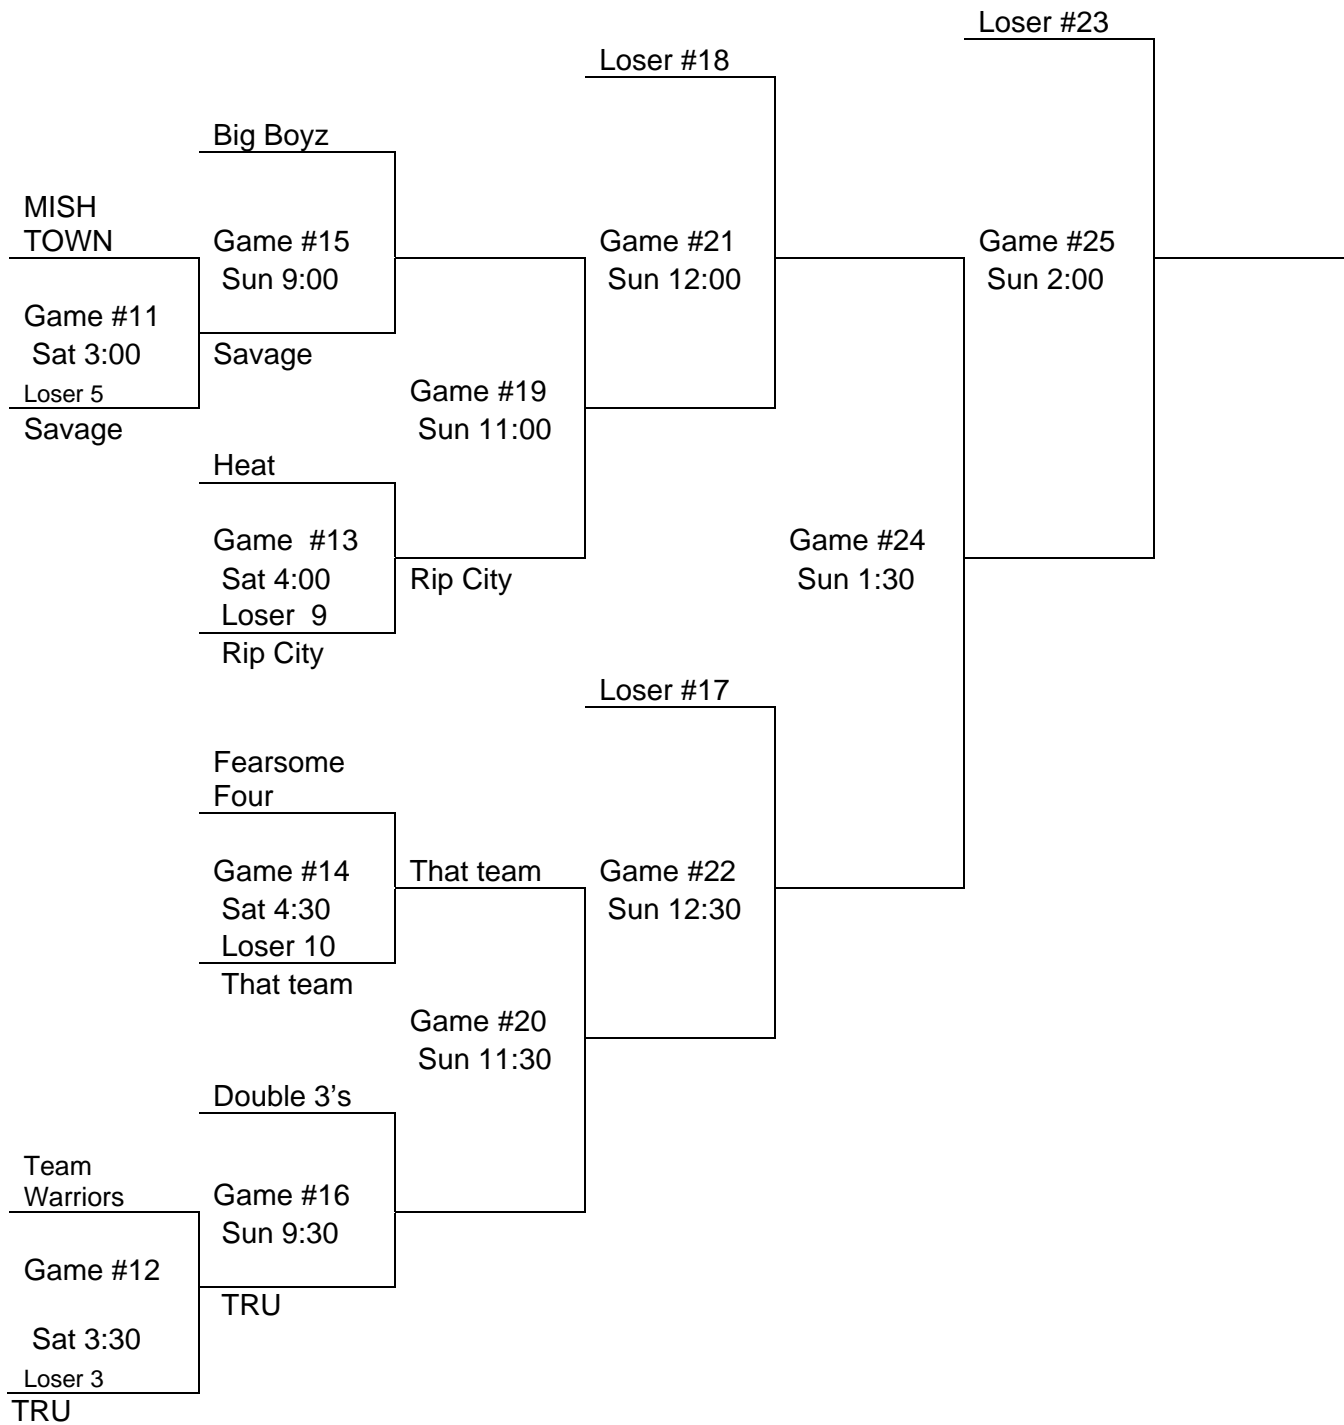

Updated Takin' it to the Streets

Men's Rec. #1

Swire Coca-Cola Court

@ 2nd and Main Downtown

(14 Team Bracket)

Consolation Games		Court Assignment
Game #1 – Sun 9:30	MISH TOWN vs Team Warriors	O-So-Kleen (Newport Park)
Game #2 – Sun 10:30	Heat vs Fearsome Four	O-So-Kleen (Newport Park)
Game #3 – Sun 11:30	Loser #15 vs loser #16	O-So-Kleen (Newport Park)
Game #4 – Sun 12:30	Loser #19 vs Loser #20	O-So-Kleen (Newport Park)
Game #5 – Sun 1:30	Winner's Game 1 & 2	Wheatland Ins. (Newport Park)
Game #6 – Sun 1:30	Winner's Game 3 & 4	Sherrell Chevrolet (Newport Park)
Game #7 – Sun 2:30	Loser's Game 1 & 2	Wheatland Ins. (Newport Park)
Game #8 – Sun 2:30	Loser's Game 3 & 4	Sherrell Chevrolet (Newport Park)