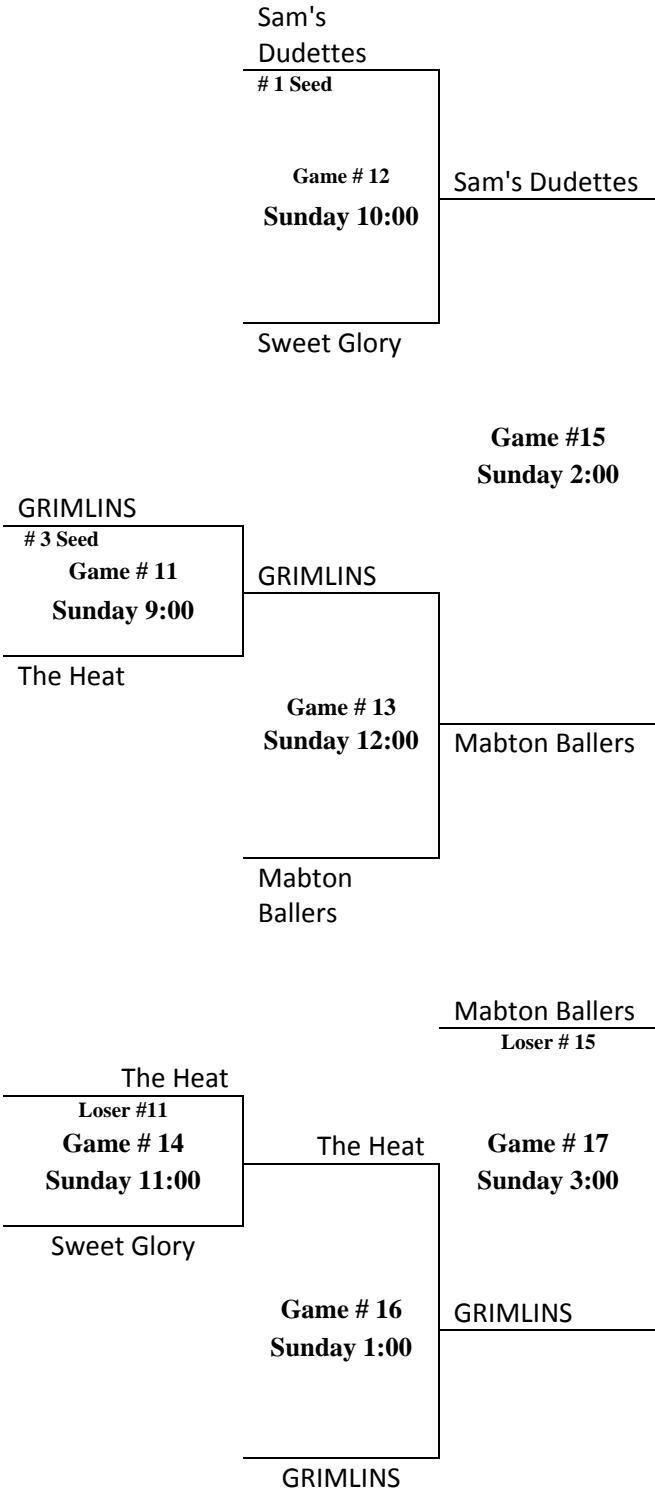

Pool Play				
T #	Team	Wins	Losses	Tie Break Points
1	Sam's Dudettes	1111		
2	Sweet Glory	1	111	
3	GRIMLINS	11	11	
4	The Heat		1111	
5	Mabton Ballers	111	1	

Takin' it to the Streets
8th Grade Girls Division
Wheatland Insurance Court
@ Newport Park
 (5 Team Bracket – 1 Pool)

Game # 18
 Sunday 4:00
 Sam's Dudettes
Winner
 Game # 19
 Sunday 5:00
Winner
 Loser # 18 If 1st Loss

Saturday Pool Play Schedule		
Game #	Start time	Teams
1	SAT 9:00 AM	1 vs 2
2	SAT 10:00 AM	3 vs 4
3	SAT 11:00 AM	5 vs 1
4	SAT 1:00 PM	2 vs 3
5	SAT 2:00 PM	4 vs 5
6	SAT 3:00 PM	1 vs 3
7	SAT 4:00 PM	2 vs 5
8	SAT 4:30 PM	4 vs 1
9	SAT 5:00 PM	5 vs 3
10	SAT 5:30 PM	2 vs 4